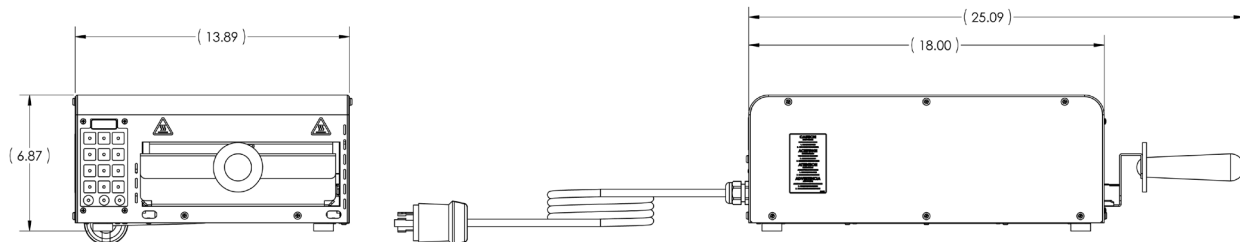

CERTIFICATIONS

Designs and Specifications are subject to change without notice.