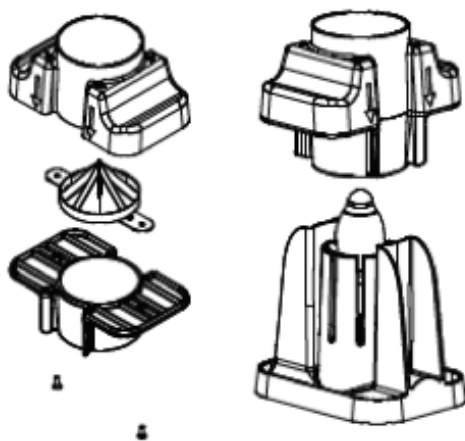

Specifications

Certifications

355 E. Kehoe Blvd.
Carol Stream, IL 60188

1.800.PCASTLE • 630.462.8800
www.princecastle.com