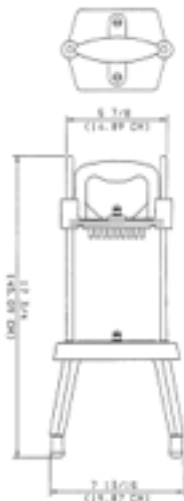

QUALITY TASTE
STARTS WITH
QUALITY EQUIPMENT.

Dice Witch Product # 910A

Dice onions and firm vegetables quickly and evenly with the Prince Castle Dice Witch™. Place a vegetable on the Dice Witch™ and with one downward stroke, the pusher head gives you perfectly diced sections. Depending on size of dice desired, just run the onion or vegetable through the Dice Witch™ as many times as needed. The Dice Witch™ is ideal for salsas and garnishes.

This versatile machine can be used for tomatoes, potatoes, apples, or any firm vegetable....or even cut fries!

The solid cast aluminum construction provides for long, reliable service. A sturdy frame sits balanced on four legs with non-skid rubber feet for safe operation. Precise, sharp stainless steel blades ensure clean cut with every stroke.

Specifications

Product Features

- Extra-large dicing head.
- Dices onions and firm vegetables quickly and evenly, even potatoes!
- Fast and safe to operate.
- Sturdy cast aluminum construction.
- Easy clean-up.
- Blades are easy to replace.
- One-year warranty (excluding blades).

Dimensions

Model Number	Width in (cm)	Length in (cm)	Height in (cm)	Shipping Weight lbs (kg)
910-A	10 (25.4)	7.81 (19.87)	17.75 (45.09)	8 (3.6)

Ordering Information

Model Number	Description
910-A	Dice Witch™
910-50	Replacement Blade Set