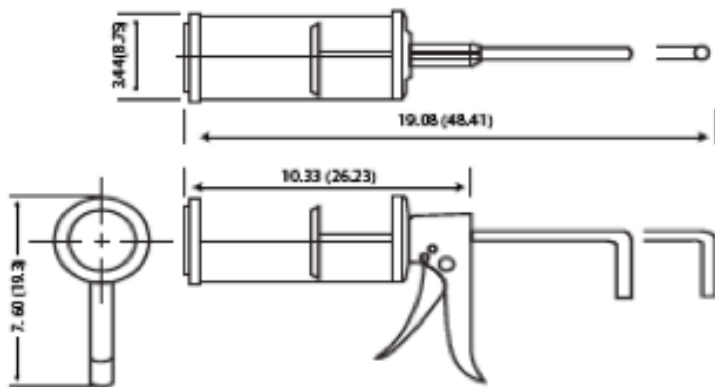

580-Series Sauce Dispensers

Product # 580-Series

Prince Castle Sauce Dispensers are perfect for portion control of heavy sauces such as tarter, mayonnaise, sour cream and guacamole. With a click of the trigger, a portion-controlled amount of sauce is dispensed - no spooning, no mess and no fuss!

The cartridge bottles, made of polyethylene plastic, keep the sauce covered and free from contamination. Accessories are available for storage and handling the sauce dispensers.

Note: Bottles sold separately. Each bottle holds 26 ounces.

Dimensions

Model Number	Width in (cm)	Length in (cm)	Height in (cm)	Shipping Weight lbs (kg)
580 Series	3.44 (8.73)	7.60 (19.30)	19.06 (48.41)	3.00 (1.40)

Specifications

Product Features

- Precise portion control for heavy sauces.
- Four models available to dispense 1/3 oz. (9.44 grams) to 1 oz. (2834 grams).
- Great for heavy sauces like tartar, mayonnaise, sour cream, and guacamole.
- Optional accessories add versatility.